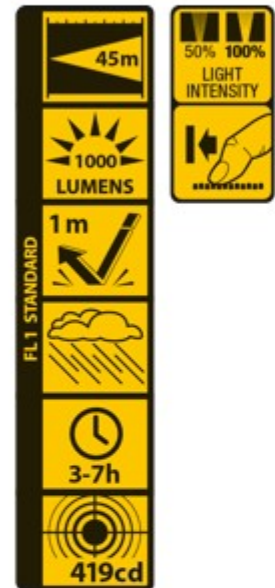

2x 10 Watt LED Working Lamp „Butterfly“ • 1000 Lumen Power

M-WKL-007B-DU

Function	100% - 50% - Off 360° <u>completely rotatable</u> 180° <u>individual COB luminaires can be rotated independently</u> COB LED <u>can be switched on independently</u>
LED Type	2x 10 Watt COB LED
Light Output	1000 <u>lumens</u>
Beam Distance	45m
Run Time	100% = 3h / 50% = 7h
<u>Water Resistance</u>	IP20
Material	Aluminium/ <u>plastic</u>
Color	Black
<u>Battery operated</u>	4x AA <u>Alkaline included</u>
Dimensions	20.00cm x 23.00cm x 5.00cm
Packaging	1 <u>piece in colorbox</u>
EAN	0884620052102